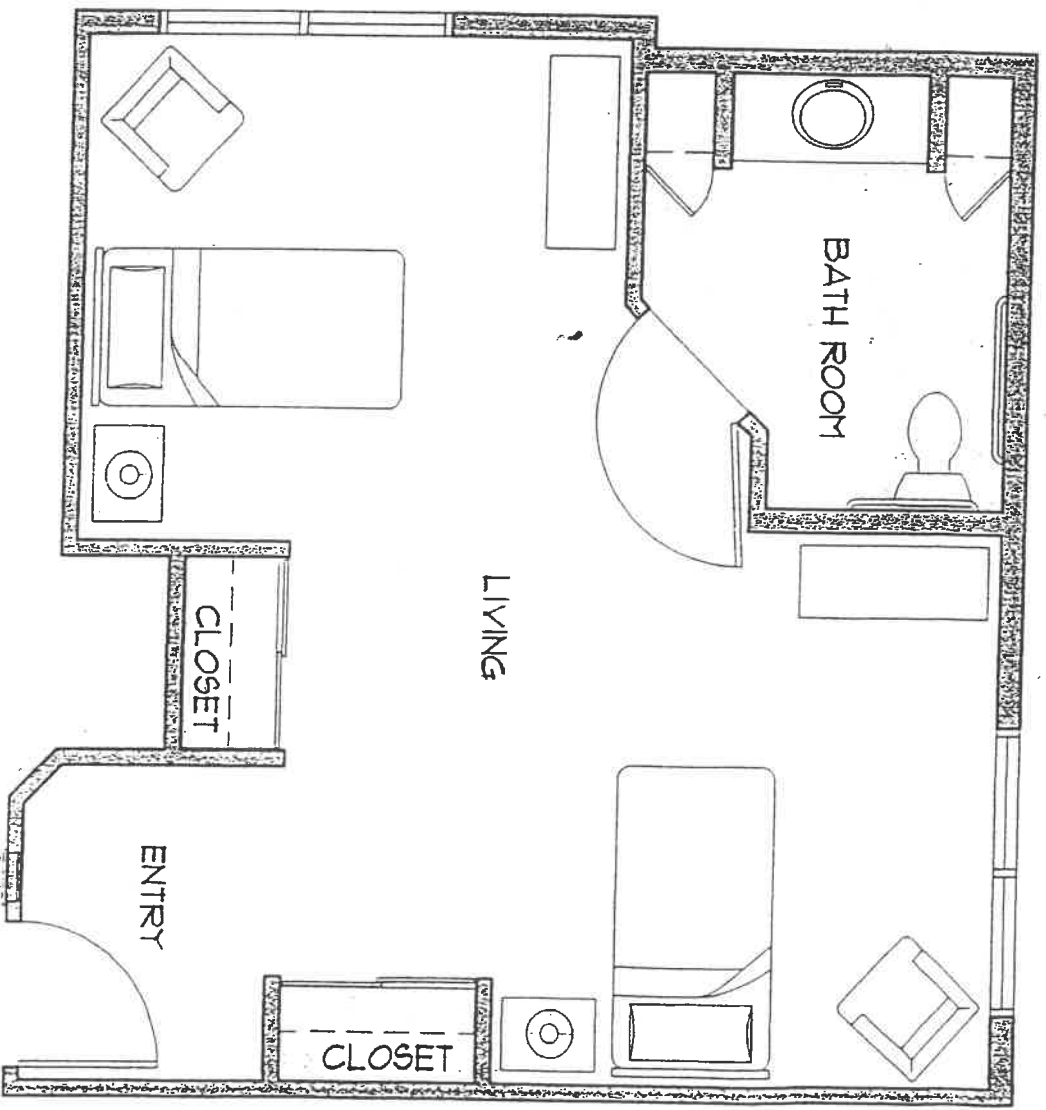

A-6 B-7 C-7
 D-6 E-7 F-7
UNIT TYPE "B"

240 SQ. FT.

SCALE 1/4" = 1'-0"

ANKROM MOISAN
 ASSOCIATED ARCHITECTS

8700 S.W. Meekam, Suite 100, Portland, Oregon 97115 503/246-1199 FAX 503-7710