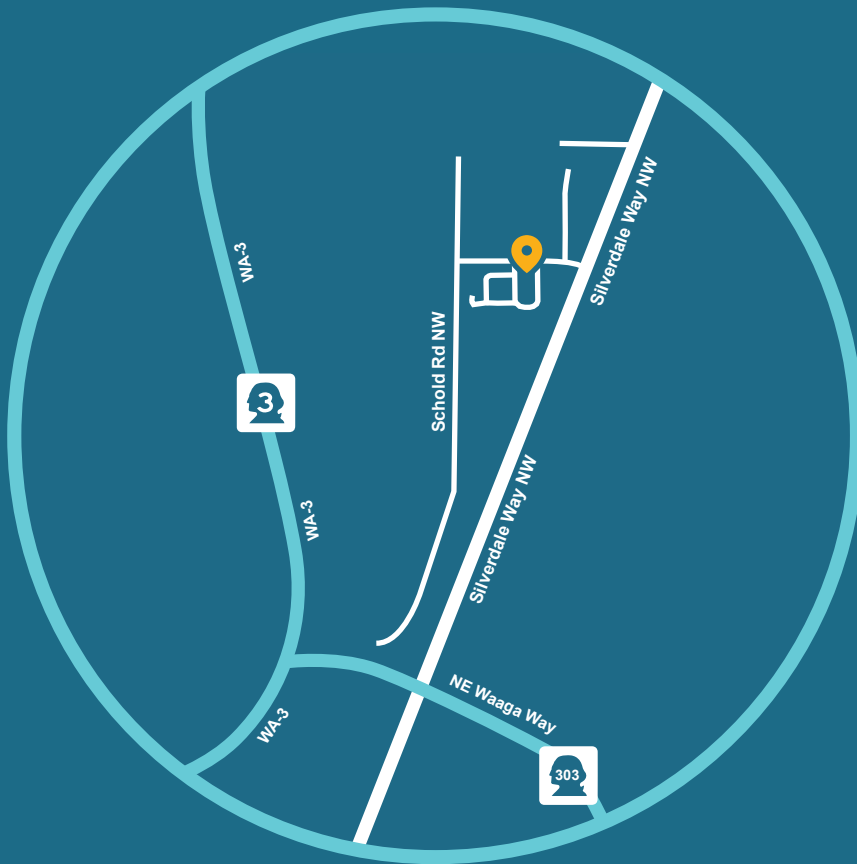

# Car Show is Back!

**SATURDAY, JUNE, 18<sup>TH</sup>**

**11 AM – 2 PM**

• AT •

**Clearbrook Inn & Country Meadows**

Directions on the Back

## Located

---